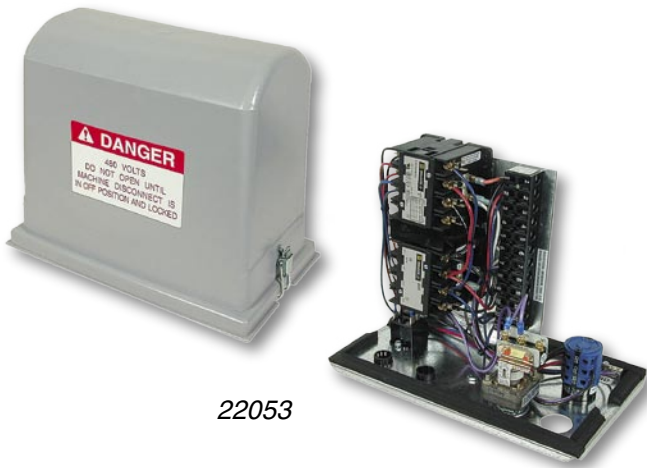

NI ALIGNMENT CONTROLS

Booster Pump Control Boxes

22053

NIL
22061

NI Part #	Description
Booster Pump Control Boxes with Pressure Switch	
22036	Booster Pump / Last Tower Combo Control Box, with Pressure Switch and Cord Connectors
22053	Booster Pump Control Box, with Pressure Switch
22053-1	Booster Pump Control Box, with Pressure Switch & Solenoid
Booster Pump Control Boxes without Pressure Switch	
22006	Booster Pump Control Box, without pressure switch
Mounting Packages	
79210	Control Box Mounting Package, Clamp-On, for NI boxes

For parts breakdowns of the NI booster pump control boxes, see Section I: Parts Breakdowns, pages 159 to 160.

NI Part #	Description
Booster Pump Control Boxes with Pressure Switch	
22061	Booster Pump Control Box, NIL Type, with Pressure Switch
Booster Pump Control Boxes without Pressure Switch	
22054	Booster Pump Control Box, NIL Type, without pressure switch
Mounting Packages	
79201	Control Box Mount, Weldment, Bolt-On, for NIL boxes