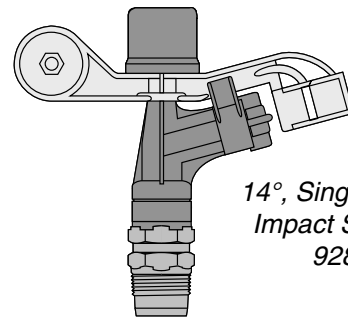

SPRINKLERS

**Senninger Impact Sprinklers**

**23°, Part Circle, Single Nozzle Impact Sprinklers**

*Includes nozzle; specify desired nozzle size.*

NI Part #	Description	Nozzles in 1/64"	Flow in gpm
92805	Sprinkler, Impact, 23°, Part Circle, Single Nozzle, with 3/4" M NPT Plastic Swivel, 3123PC-1	#8 - 9	2.4 - 4.3
92847	Sprinkler, Impact, 23°, Part Circle, Single Nozzle, with 3/4" M NPT Plastic Swivel, 4123PC-1	#10 - 12	3.8 - 7.8

23°, Part Circle, Single Nozzle Impact Sprinkler 92805

**14°, Single Nozzle Impact Sprinklers**

*Includes nozzle; specify desired nozzle size.*

NI Part #	Description	Nozzles in 1/64"	Flow in gpm
92852	Sprinkler, Impact, 14°, Single Nozzle, with 1/2" M NPT Plastic Swivel, with 1/2" x 3/4" coupling, 3/4" x 2" galv nipple, 2014HD-1	#6 - 9	1.22 - 3.98

14°, Single Nozzle Impact Sprinkler 92852

**12°, Double Nozzle, Spreader Drive Impact Sprinklers**

*Includes nozzle; specify desired nozzle size.*

NI Part #	Description	Nozzles in 1/64"	Flow in gpm
92836	Sprinkler, Impact, 12°, Double Nozzle, Spreader Drive, with 1" M NPT Plastic Swivel, with 1" coupling, 7012SD-2	#13 - 14 spreader #14 - 26 range	13.4 - 47.6

12°, Double Nozzle, Spreader Drive Impact Sprinkler 92836

**25°, Double Nozzle, Range Drive Impact Sprinklers**

*Includes nozzle; specify desired nozzle size.*

NI Part #	Description	Nozzles in 1/64"	Flow in gpm
928119	Sprinkler, Impact, 25°, Double Nozzle, Range Drive, with 1-1/4" M NPT Plastic Swivel, with 1-1/4" x 1" coupling, 8025HR-2	#24 - 40 range #14 - 16 spreader	28.9 - 106.8