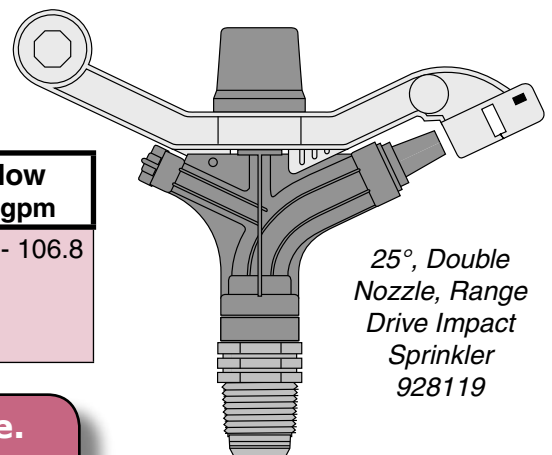

SPRINKLERS

**Senninger Impact Sprinklers**

**23°, Part Circle, Single Nozzle Impact Sprinklers**

*Includes nozzle; specify desired nozzle size.*

NI Part #	Description	Nozzles in 1/64"	Flow in gpm
92805	Sprinkler, Impact, 23°, Part Circle, Single Nozzle, with 3/4" M NPT Plastic Swivel, 3123PC-1	#8 - 9	2.4 - 4.3
92847	Sprinkler, Impact, 23°, Part Circle, Single Nozzle, with 3/4" M NPT Plastic Swivel, 4123PC-1	#10 - 12	3.8 - 7.8

23°, Part Circle, Single Nozzle Impact Sprinkler 92805

**14°, Single Nozzle Impact Sprinklers**

*Includes nozzle; specify desired nozzle size.*

NI Part #	Description	Nozzles in 1/64"	Flow in gpm
92852	Sprinkler, Impact, 14°, Single Nozzle, with 1/2" M NPT Plastic Swivel, with 1/2" x 3/4" coupling, 3/4" x 2" galv nipple, 2014HD-1	#6 - 9	1.22 - 3.98

14°, Single Nozzle Impact Sprinkler 92852

**12°, Double Nozzle, Spreader Drive Impact Sprinklers**

*Includes nozzle; specify desired nozzle size.*

NI Part #	Description	Nozzles in 1/64"	Flow in gpm
92836	Sprinkler, Impact, 12°, Double Nozzle, Spreader Drive, with 1" M NPT Plastic Swivel, with 1" coupling, 7012SD-2	#13 - 14 spreader #14 - 26 range	13.4 - 47.6

12°, Double Nozzle, Spreader Drive Impact Sprinkler 92836

**25°, Double Nozzle, Range Drive Impact Sprinklers**

*Includes nozzle; specify desired nozzle size.*

NI Part #	Description	Nozzles in 1/64"	Flow in gpm
928119	Sprinkler, Impact, 25°, Double Nozzle, Range Drive, with 1-1/4" M NPT Plastic Swivel, with 1-1/4" x 1" coupling, 8025HR-2	#24 - 40 range #14 - 16 spreader	28.9 - 106.8