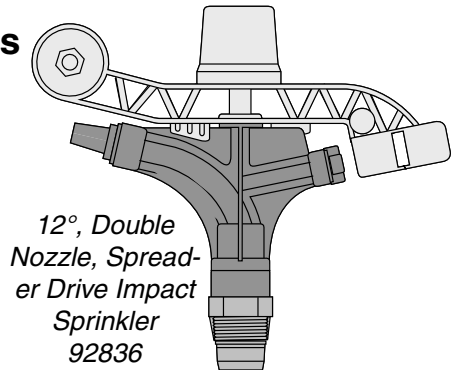

SPRINKLERS

**Senninger Impact Sprinklers**

**23°, Part Circle, Single Nozzle Impact Sprinklers**

*Includes nozzle; specify desired nozzle size.*

NI Part #	Description	Nozzles in 1/64"	Flow in gpm
92805	Sprinkler, Impact, 23°, Part Circle, Single Nozzle, with 3/4" M NPT Plastic Swivel, 3123PC-1	#8 - 9	2.4 - 4.3
92847	Sprinkler, Impact, 23°, Part Circle, Single Nozzle, with 3/4" M NPT Plastic Swivel, 4123PC-1	#10 - 12	3.8 - 7.8

23°, Part Circle, Single Nozzle Impact Sprinkler 92805

**14°, Single Nozzle Impact Sprinklers**

*Includes nozzle; specify desired nozzle size.*

NI Part #	Description	Nozzles in 1/64"	Flow in gpm
92852	Sprinkler, Impact, 14°, Single Nozzle, with 1/2" M NPT Plastic Swivel, with 1/2" x 3/4" coupling, 3/4" x 2" galv nipple, 2014HD-1	#6 - 9	1.22 - 3.98

14°, Single Nozzle Impact Sprinkler 92852

**12°, Double Nozzle, Spreader Drive Impact Sprinklers**

*Includes nozzle; specify desired nozzle size.*

NI Part #	Description	Nozzles in 1/64"	Flow in gpm
92836	Sprinkler, Impact, 12°, Double Nozzle, Spreader Drive, with 1" M NPT Plastic Swivel, with 1" coupling, 7012SD-2	#13 - 14 spreader #14 - 26 range	13.4 - 47.6

12°, Double Nozzle, Spreader Drive Impact Sprinkler 92836

**25°, Double Nozzle, Range Drive Impact Sprinklers**

*Includes nozzle; specify desired nozzle size.*

NI Part #	Description	Nozzles in 1/64"	Flow in gpm
928119	Sprinkler, Impact, 25°, Double Nozzle, Range Drive, with 1-1/4" M NPT Plastic Swivel, with 1-1/4" x 1" coupling, 8025HR-2	#24 - 40 range #14 - 16 spreader	28.9 - 106.8