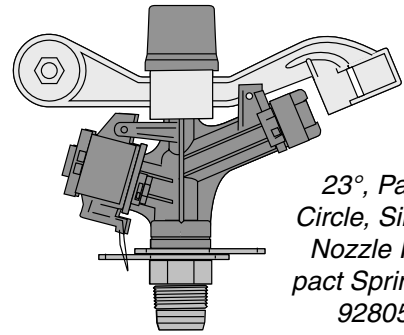

SPRINKLERS

**Senninger Impact Sprinklers**

**23°, Part Circle, Single Nozzle Impact Sprinklers**

*Includes nozzle; specify desired nozzle size.*

NI Part #	Description	Nozzles in 1/64"	Flow in gpm
92805	Sprinkler, Impact, 23°, Part Circle, Single Nozzle, with 3/4" M NPT Plastic Swivel, 3123PC-1	#8 - 9	2.4 - 4.3
92847	Sprinkler, Impact, 23°, Part Circle, Single Nozzle, with 3/4" M NPT Plastic Swivel, 4123PC-1	#10 - 12	3.8 - 7.8

23°, Part Circle, Single Nozzle Impact Sprinkler 92805

**14°, Single Nozzle Impact Sprinklers**

*Includes nozzle; specify desired nozzle size.*

NI Part #	Description	Nozzles in 1/64"	Flow in gpm
92852	Sprinkler, Impact, 14°, Single Nozzle, with 1/2" M NPT Plastic Swivel, with 1/2" x 3/4" coupling, 3/4" x 2" galv nipple, 2014HD-1	#6 - 9	1.22 - 3.98

14°, Single Nozzle Impact Sprinkler 92852

**12°, Double Nozzle, Spreader Drive Impact Sprinklers**

*Includes nozzle; specify desired nozzle size.*

NI Part #	Description	Nozzles in 1/64"	Flow in gpm
92836	Sprinkler, Impact, 12°, Double Nozzle, Spreader Drive, with 1" M NPT Plastic Swivel, with 1" coupling, 7012SD-2	#13 - 14 spreader #14 - 26 range	13.4 - 47.6

12°, Double Nozzle, Spreader Drive Impact Sprinkler 92836

**25°, Double Nozzle, Range Drive Impact Sprinklers**

*Includes nozzle; specify desired nozzle size.*

NI Part #	Description	Nozzles in 1/64"	Flow in gpm
928119	Sprinkler, Impact, 25°, Double Nozzle, Range Drive, with 1-1/4" M NPT Plastic Swivel, with 1-1/4" x 1" coupling, 8025HR-2	#24 - 40 range #14 - 16 spreader	28.9 - 106.8