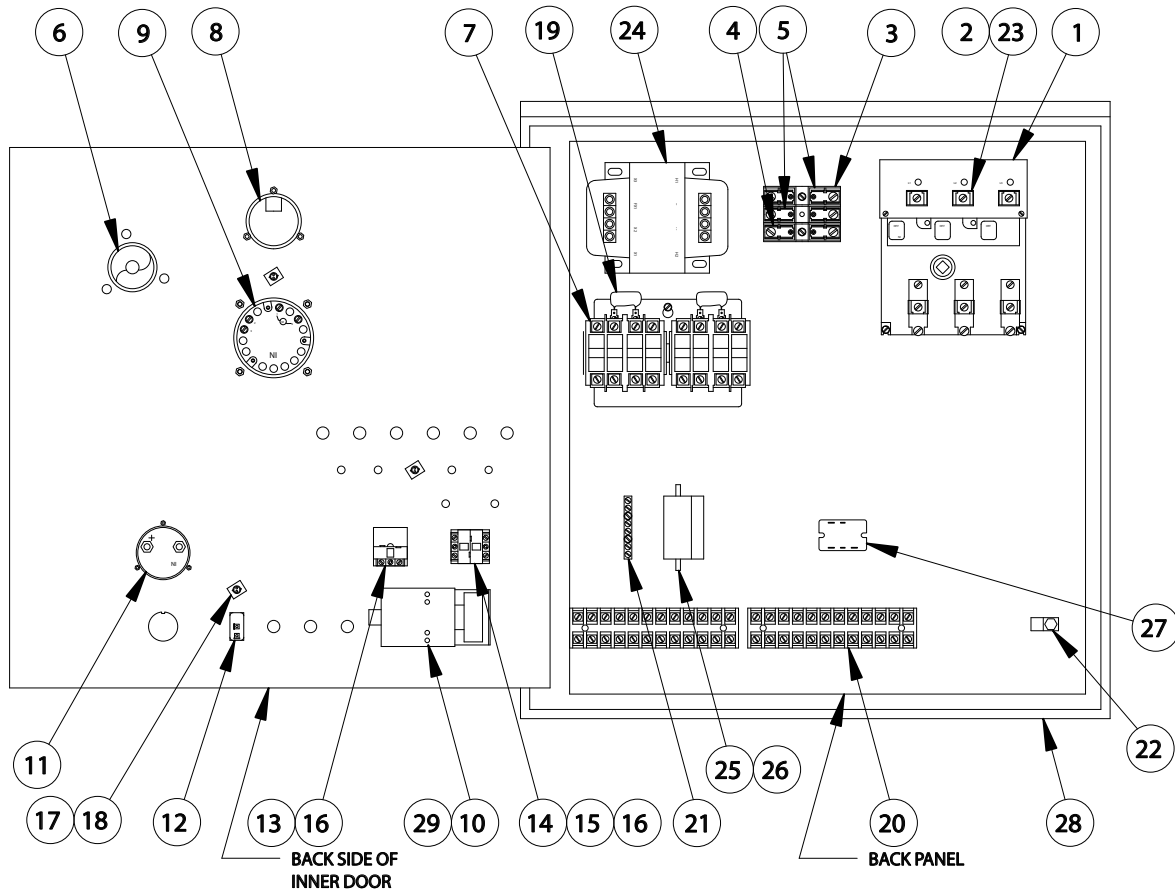

MAIN CONTROL PANEL PARTS

**NI Replacement Parts for:**

**Basic NI Main Control Panel — 22023**

(Replacement Parts for Options are also available)

Item	NI Part #	Qty	Description
1	93666	1	Switch, Main Disconnect
2	34008	6	Clip, Fuse, Main Disconnect
3	56002	1	Fuseholder, 3-Pole
4	55018	1	Fuse, FLQ, 5 Amp
5	55030	2	Fuse, FLQ, 3 Amp
6	65001	1	Handle, Main Disconnect, Kit
7	40009	1	Contactor, Reversing, 4-Pole
8	78001	1	Meter, Hour
9	94401	1	Timer, Percent, 60-Second
10	94418	1	Timer, Safety Relay, 3-Second
11	78037-1	1	Meter, Volt, 600V
12	93679	1	Switch, Toggle, SPST
13	93671	1	Switch, Push-Button
14	93669	1	Switch, 3-Position
15	93668	2	Switch Block, N.C., Red

Item	NI Part #	Qty	Description
16	93667	3	Switch Block, N.O., Green
17	76002	3	Light, Indicator
18	82003	3	Clip, Retaining, Light
19	93401	2	Suppressor, Arc
20	93803	2	Strip, Terminal, 12-Pole
21	77005	1	Lug, Ground, Strip
22	77004	2	Lug, Ground, Single
23	550XX	3	Fuse (sized per system)
24	95603	1	Transformer
25	89408	1	Resistor
26	90630	1	Shield, Resistor
27	89630	1	Relay
28	22028-U	1	Enclosure, with Back Panel and Mounting Brackets
29	89665	1	Socket, Relay, 8-Pin, Octal