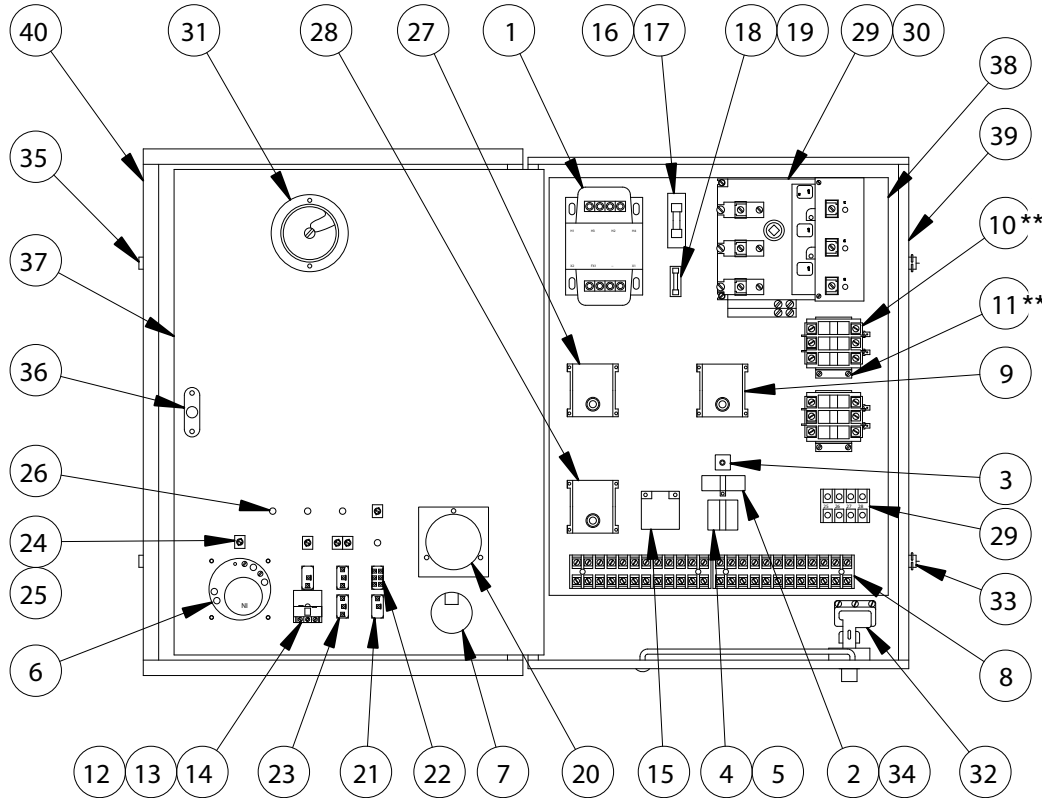

MAIN CONTROL PANEL PARTS

NI Replacement Parts For:

Lockwood Type 2000 Series Main Panel (Pivot Mounted)

Item	NI Part #	Qty	Description
1	95611	1	Transformer, .375 kVA
2	27101	1	Capacitor
3	89300	1	Rectifier
4	89617	1	Relay, 12 VDC, DPDT
5	89638	1	Relay Socket
6	94404	1	Timer, Percent, 30-Second
7	78001	1	Meter, Hour
8	93803	2	Terminal Strip, 12-Pole
9	94423	1	Timer, 10-Minute OFF Delay, Over-watering
10	40018	2	Contactora, 3-Pole **
11	40025-1	2	Contactora, Auxiliary, N.O. / N.C. **
12	93671	1	Switch Operator, Push-Button
13	27028	1	Cap, Switch, Red
14	93667	1	Switch Block, N.O., Green
15	89624	1	Relay, DPDT, 120 VAC, Auto Restart
16	56001	1	Fuseholder
17	55011	1	Fuse, 1 1/8 Amp
18	56004	1	Fuseholder
19	55040	1	Fuse, 3 Amp, 250 V, Glass
20	78004	1	Meter, Volt, 0-600 VAC
21	93679	2	Switch, Toggle, SPST
22	93680	1	Switch, Toggle, DPDT
23	936156	2	Switch, Toggle, SPDT

Item	NI Part #	Qty	Description
24	76002	*	Light, Indicator, 120 VAC
25	82003	*	Clip, Light
26	89017	*	Plug, Plastic, 5/16"
27	94443	1	Timer, 20-Minute ON Delay, Low Pressure Bypass
28	94414	1	Timer, 10-Minute On Delay, Auto Restart
29	93666	1	Switch, Main Disconnect
30	34008	1	Clip, Fuse, Main Disconnect
31	65001	1	Handle, Main Disconnect, Kit (use with 93666)
32	93643	1	Switch, Pressure, 3-90 psi
33	73001	2	Latch, Tension
34	330XX	1	Clamp
35	730XX	2	Latch, Keeper
36	730XX	1	Latch, Inner Control Panel
37	N/A	1	Panel, Inner Control
38	N/A	1	Panel, Back, Component Mounting
39	220XX	1	Enclosure, Main Panel
40	N/A	1	Door, Outer, Main Panel

* As required.

** Alternate contactors are available:

Contactora (#40051) & Aux. N.O. & N.C. (#40067) or FOR/REV Contactors, 4-Pole, Mech. Interlock (#40009) & Aux. N.O. & N.C. (#40025-1) (This would be the best replacement if extra space is available in the panel.)