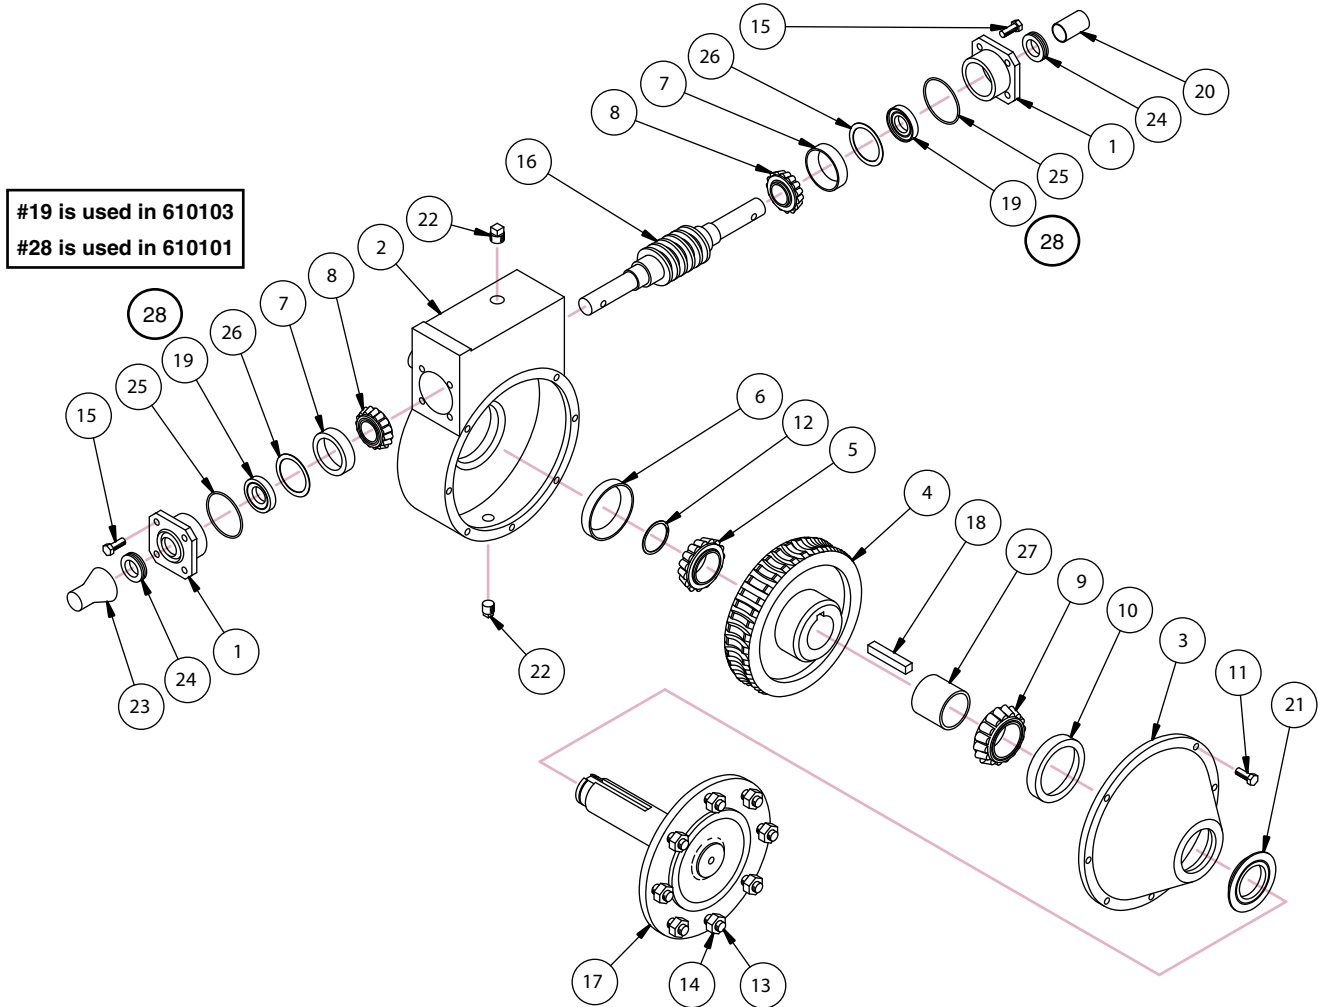

WHEEL GEARBOX PARTS

**NI Replacement Gearbox Parts for:**

**Durst Extreme Duty — 610103 & 610101**

Item	NI Part #	Qty	Description
1	270A192C	2	Cap, Steel, 2002
2	670A1339C	1	Housing
3	430A1239C-2	1	Cover
4	600B649C	1	Gear, Bull
5	37011	1	Cone, Bearing, Output Shaft, 2"
6	44014	1	Cup, Bearing, Output, 2"
7	44049	2	Cup, Bearing, Input
8	17079	2	Bearing, Input, Tapered Roller
9	37069	1	Cone, Bearing, Output Shaft, 2-1/4" I.D.
10	44028	1	Cup, for 2-1/4" Output Style
11	91002	7	Screw, HHCS, 3/8-16 x 1"
12	89805	1	Ring, Snap, Output Shaft
13	20005	8	Bolt, Lug, 9/16-18 x 1.69"
14	82002	8	Nut, 9/16-18, Lug, Wheel

Item	NI Part #	Qty	Description
15	97203	8	Bolt, HHCS, 3/8-16 x 1"
16	90233-1	1	Shaft, Worm, Input
17	902261-1	1	Shaft, Output
18	72008	1	Key, Output Shaft
19	911130	2	Seal, Input, Trakseal for 610103
20	270XX	1	Cap, Protector, Shaft, Vinyl
21	911134	1	Seal, Output, Trakseal
22	89012	2	Plug, 3/4" NPT
23	90623	1	Shield, Input, Shaft, Protector
24	911107	2	Seal, Input, Dust, Excluder
25	89820	2	O-Ring, Input Shaft
26	90810	2	Shim, Bearing, Input
27	P577	1	Spacer, 2-1/4" Shaft
28	91153-1	2	Seal, Input for 610101