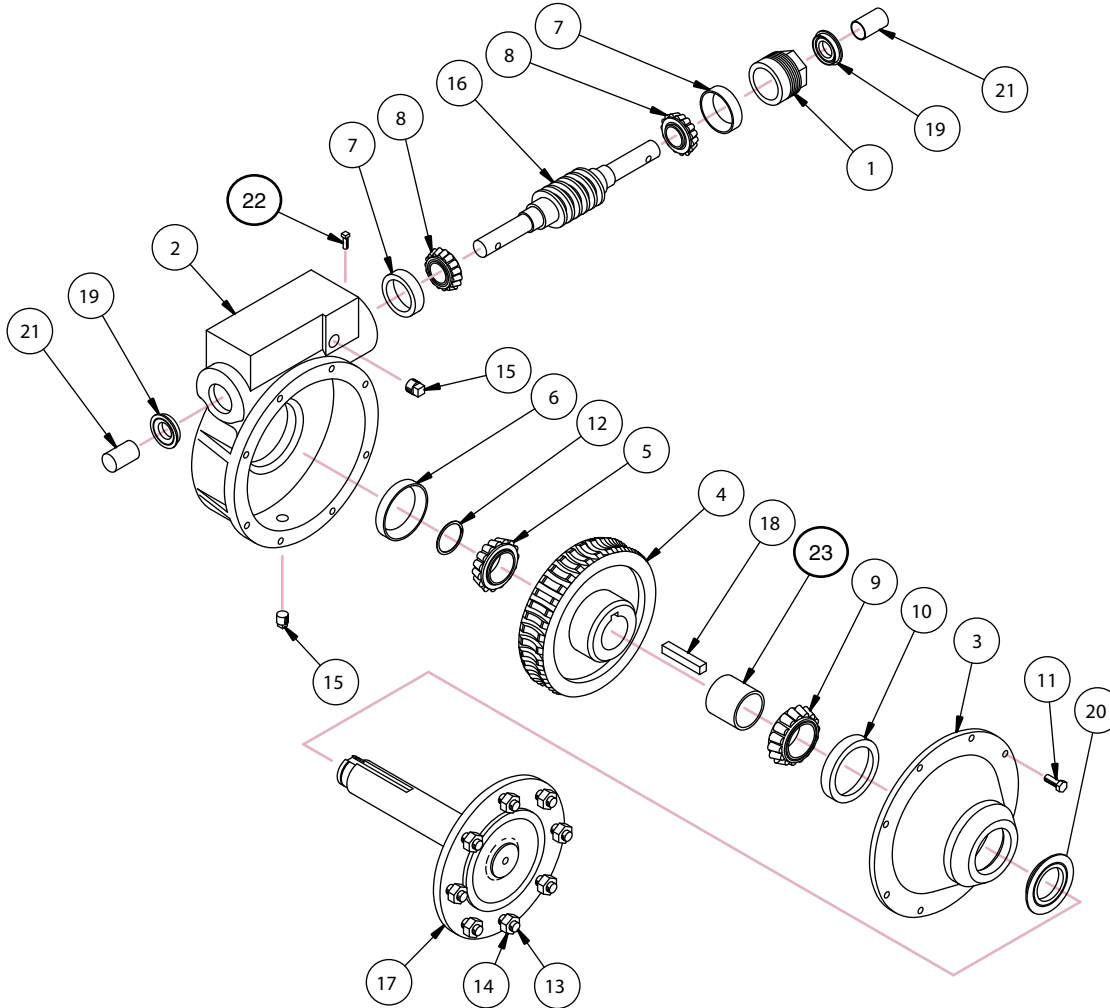

WHEEL GEARBOX PARTS

NI Replacement Gearbox Parts for:

Durst Valley Type — 610104

Item	NI Part #	Qty	Description
1	270XX	1	Cap, Input, Open End
2	670XX	1	Housing
3	430XX	1	Cover
4	600XX	1	Gear, Bull
5	37011	1	Cone, Bearing, Output Shaft, 2"
6	44014	1	Cup, Bearing, Output, 2"
7	44049	2	Cup, Bearing, Input
8	17079	2	Cone, Bearing, Input
9	37069	1	Cone, Bearing, Output Shaft, 2-1/4" I.D.
10	44028	1	Cup, Bearing, Output, 2-1/4"
11	91002	7	Screw, HHCS, 3/8-16 x 1"

Item	NI Part #	Qty	Description
12	89805	1	Ring, Snap, Output Shaft
13	20005	8	Bolt, Lug, 9/16-18 x 1.69"
14	82002	8	Nut, 9/16-18, Lug, Wheel
15	89012	1	Plug, 3/4" NPT
16	902XX	1	Shaft, Worm, Input
17	902XX	1	Shaft, Output
18	72008	1	Key, Output Shaft, 2-1/4"
19	911130	2	Seal, Input, Trakseal
20	911134	1	Seal, Output, Trakseal
21	270XX	1	Cap, Protector, Shaft, Vinyl
22	910XX	1	Screw, Set
23	918XX	1	Spacer, NI Seal