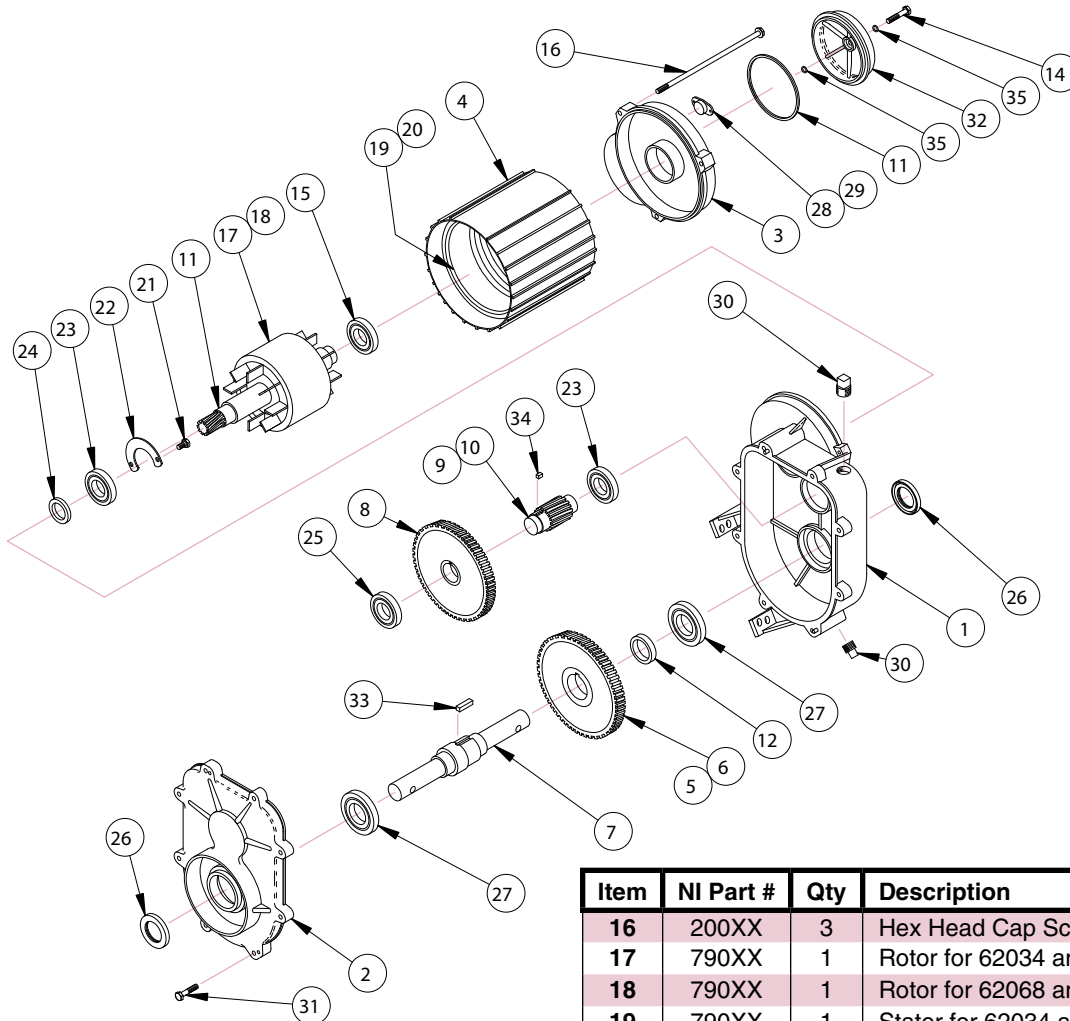

CENTER DRIVE PARTS

NI Replacement Parts for:

Durst Helical Center Drive — 62034, 62043, 62068, 62086

| Item | NI Part # | Qty | Description |
|------|-----------|-----|--|
| 1 | 670XX | 1 | Housing, Main |
| 2 | 430XX | 1 | Cover, Reducer |
| 3 | 430XX | 1 | Cover, Motor |
| 4 | 670XX | 1 | Can, Motor |
| 5 | 600XX | 1 | Gear, Output, 73-Tooth for 62068 and 62034 |
| 6 | 600XX | 1 | Gear, Output, 71-Tooth for 62043 and 62085 |
| 7 | 902XX | 1 | Shaft, Output |
| 8 | 600XX | 1 | Gear, 1st Intermediate, 86-Tooth |
| 9 | 902XX | 1 | Pinion, Output, 11-Tooth for 62034 and 62068 |
| 10 | 902XX | 1 | Pinion, Output, 13-Tooth for 62043 and 62086 |
| 11 | 600XX | 1 | Shaft / Pinion Rotor, 11-Tooth |
| 12 | 918XX | 1 | Spacer, Output |
| 13 | 898XX | 1 | O-Ring, Seal |
| 14 | 200XX | 1 | Hex Head Cap Screw |
| 15 | 170XX | 1 | Bearing, Ball, Cover, Motor |

| Item | NI Part # | Qty | Description |
|------|-----------|-----|---------------------------------------|
| 16 | 200XX | 3 | Hex Head Cap Screw |
| 17 | 790XX | 1 | Rotor for 62034 and 62043 |
| 18 | 790XX | 1 | Rotor for 62068 and 62086 |
| 19 | 790XX | 1 | Stator for 62034 and 62043 |
| 20 | 790XX | 1 | Stator for 62068 and 62086 |
| 21 | 910XX | 1 | Hex Head Cap Screw, Keeper Plate |
| 22 | 880XX | 1 | Plate, Keeper |
| 23 | 170XX | 2 | Bearing, Ball |
| 24 | 911XX | 1 | Seal |
| 25 | 170XX | 1 | Bearing, Ball |
| 26 | 911XX | 2 | Seal, Output |
| 27 | 170XX | 2 | Bearing, Ball, Output |
| 28 | 896XX | 1 | Thermal Protector for 62034 and 62043 |
| 29 | 896XX | 1 | Thermal Protector for 62068 and 62086 |
| 30 | 890XX | 2 | Pipe Plug, Sq. Hd., Fill / Drain |
| 31 | 910XX | 8 | Hex Head Cap Screw |
| 32 | 430XX | 1 | Cover, Connector Box |
| 33 | 720XX | 1 | Key, Output Shaft |
| 34 | 720XX | 1 | Key, Intermediate Shaft |
| 35 | 898XX | 2 | O-Ring, Cover Screw |