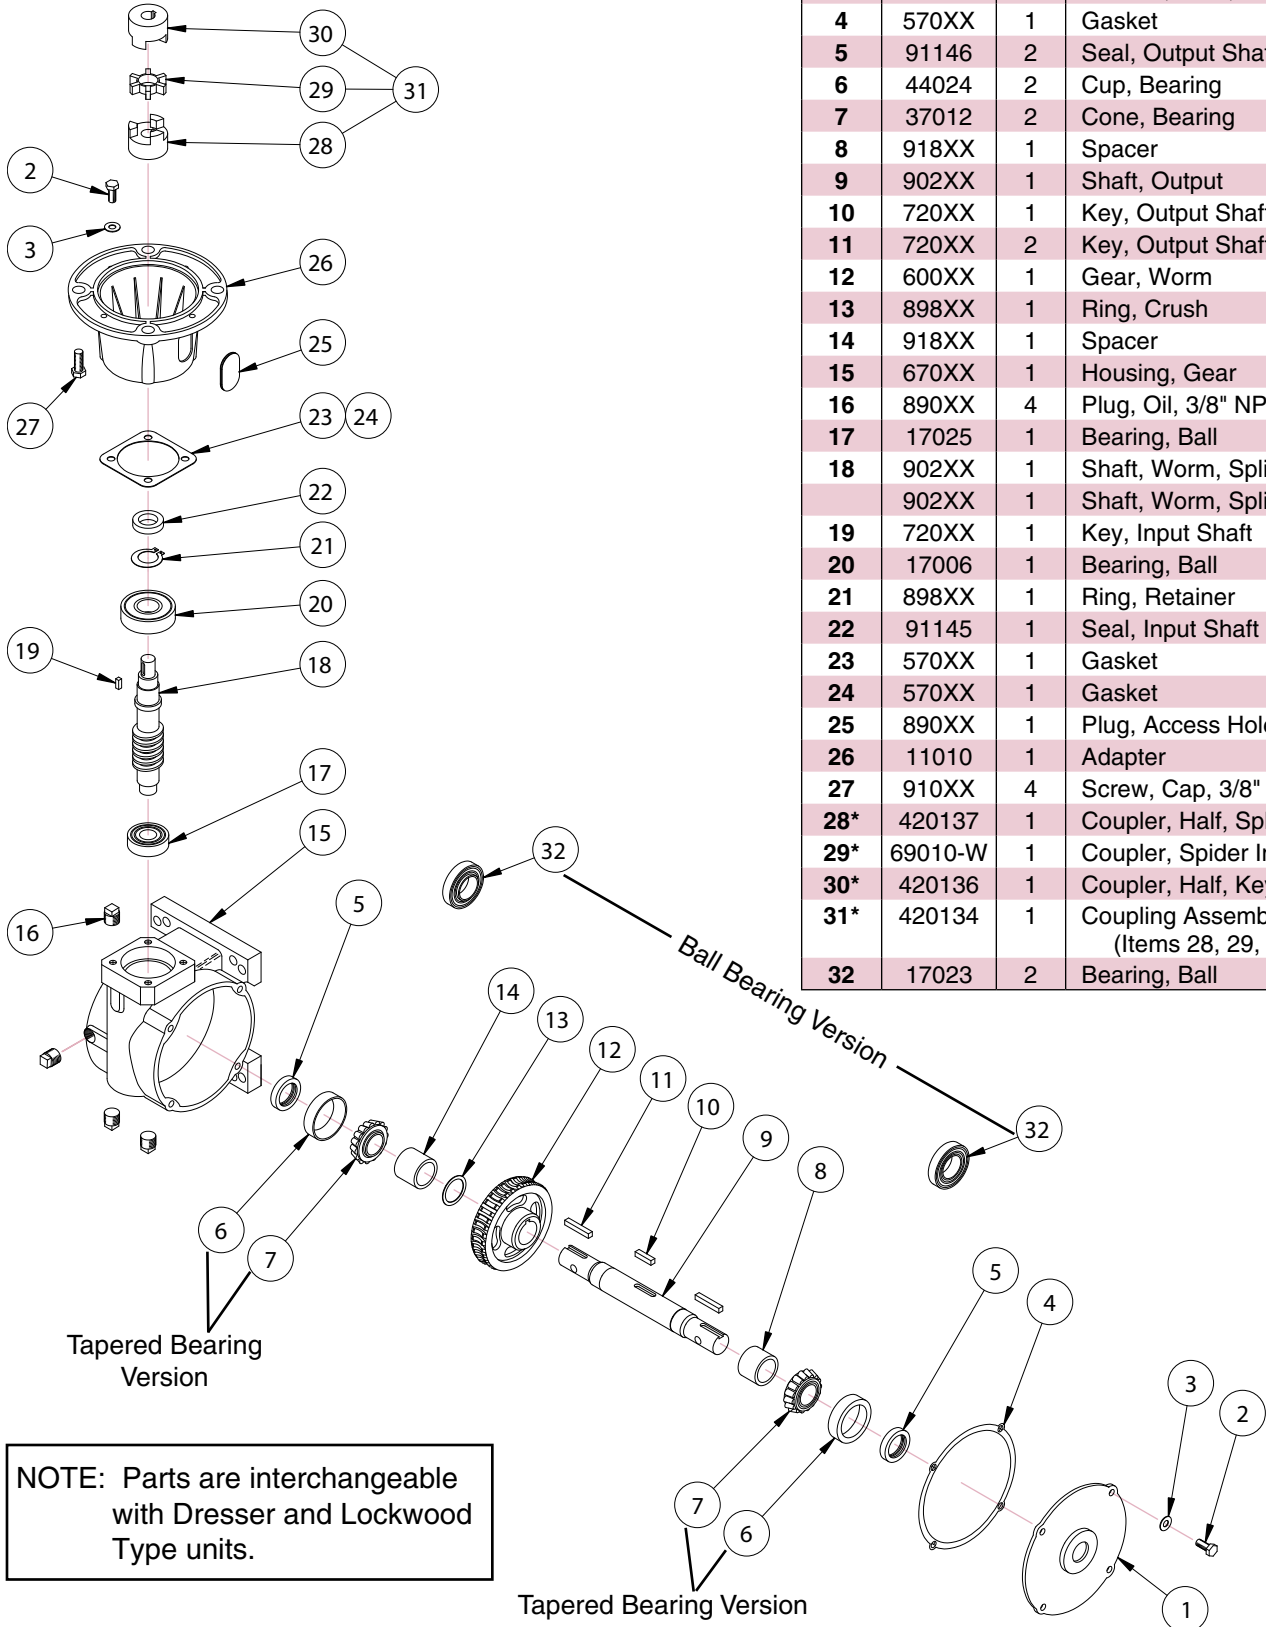

CENTER DRIVE PARTS

**NI Replacement Parts for:**

**NI C-Face Gearbox**

Item	NI Part #	Qty	Description
1	880XX	1	Plate, Side
2	910XX	8	Screw, Cap, 5/16" x 7/8"
3	972XX	8	Washer, Lock, 5/16"
4	570XX	1	Gasket
5	91146	2	Seal, Output Shaft
6	44024	2	Cup, Bearing
7	37012	2	Cone, Bearing
8	918XX	1	Spacer
9	902XX	1	Shaft, Output
10	720XX	1	Key, Output Shaft
11	720XX	2	Key, Output Shaft
12	600XX	1	Gear, Worm
13	898XX	1	Ring, Crush
14	918XX	1	Spacer
15	670XX	1	Housing, Gear
16	890XX	4	Plug, Oil, 3/8" NPT
17	17025	1	Bearing, Ball
18	902XX	1	Shaft, Worm, Splined, 50:1
	902XX	1	Shaft, Worm, Splined, 60:1
19	720XX	1	Key, Input Shaft
20	17006	1	Bearing, Ball
21	898XX	1	Ring, Retainer
22	91145	1	Seal, Input Shaft
23	570XX	1	Gasket
24	570XX	1	Gasket
25	890XX	1	Plug, Access Hole
26	11010	1	Adapter
27	910XX	4	Screw, Cap, 3/8" x 1"
28*	420137	1	Coupler, Half, Splined
29*	69010-W	1	Coupler, Spider Insert
30*	420136	1	Coupler, Half, Keyed
31*	420134	1	Coupling Assembly, Kit (Items 28, 29, & 30)
32	17023	2	Bearing, Ball

**NOTE:** Parts are interchangeable with Dresser and Lockwood Type units.