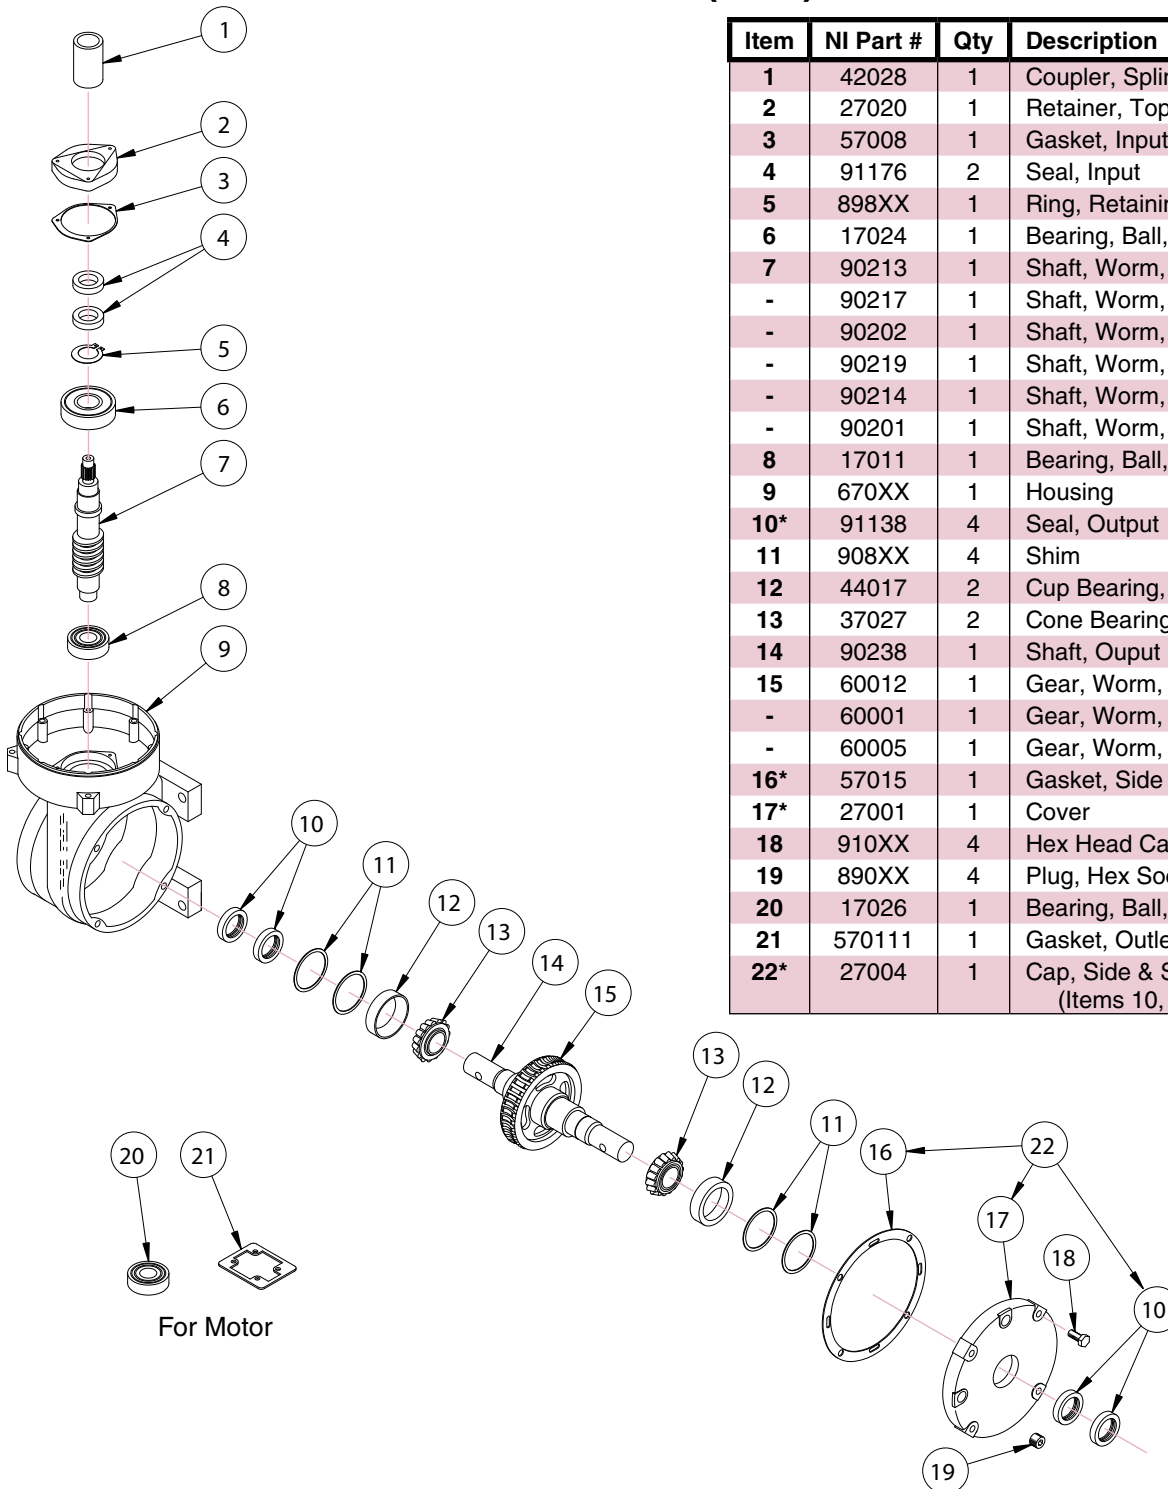

CENTER DRIVE PARTS

NI Replacement Parts for:

US Type Gearbox

61009 (58:1)

61006 (47:1)

61012 (31:1)

| Item | NI Part # | Qty | Description |
|------|-----------|-----|--|
| 1 | 42028 | 1 | Coupler, Splined |
| 2 | 27020 | 1 | Retainer, Top, Bearing |
| 3 | 57008 | 1 | Gasket, Input |
| 4 | 91176 | 2 | Seal, Input |
| 5 | 898XX | 1 | Ring, Retaining |
| 6 | 17024 | 1 | Bearing, Ball, Upper Input |
| 7 | 90213 | 1 | Shaft, Worm, Splined, 58:1 |
| - | 90217 | 1 | Shaft, Worm, Splined, 47:1 |
| - | 90202 | 1 | Shaft, Worm, Splined, 31:1 |
| - | 90219 | 1 | Shaft, Worm, Tapered, 58:1 |
| - | 90214 | 1 | Shaft, Worm, Tapered, 47:1 |
| - | 90201 | 1 | Shaft, Worm, Tapered, 31:1 |
| 8 | 17011 | 1 | Bearing, Ball, Lower Input |
| 9 | 670XX | 1 | Housing |
| 10* | 91138 | 4 | Seal, Output |
| 11 | 908XX | 4 | Shim |
| 12 | 44017 | 2 | Cup Bearing, Output |
| 13 | 37027 | 2 | Cone Bearing, Output |
| 14 | 90238 | 1 | Shaft, Output |
| 15 | 60012 | 1 | Gear, Worm, 58:1 |
| - | 60001 | 1 | Gear, Worm, 47:1 |
| - | 60005 | 1 | Gear, Worm, 31:1 |
| 16* | 57015 | 1 | Gasket, Side |
| 17* | 27001 | 1 | Cover |
| 18 | 910XX | 4 | Hex Head Cap Screw |
| 19 | 890XX | 4 | Plug, Hex Socket, NPT |
| 20 | 17026 | 1 | Bearing, Ball, Motor |
| 21 | 570111 | 1 | Gasket, Outlet, Box |
| 22* | 27004 | 1 | Cap, Side & Seal Assembly (Items 10, 16, 17) |