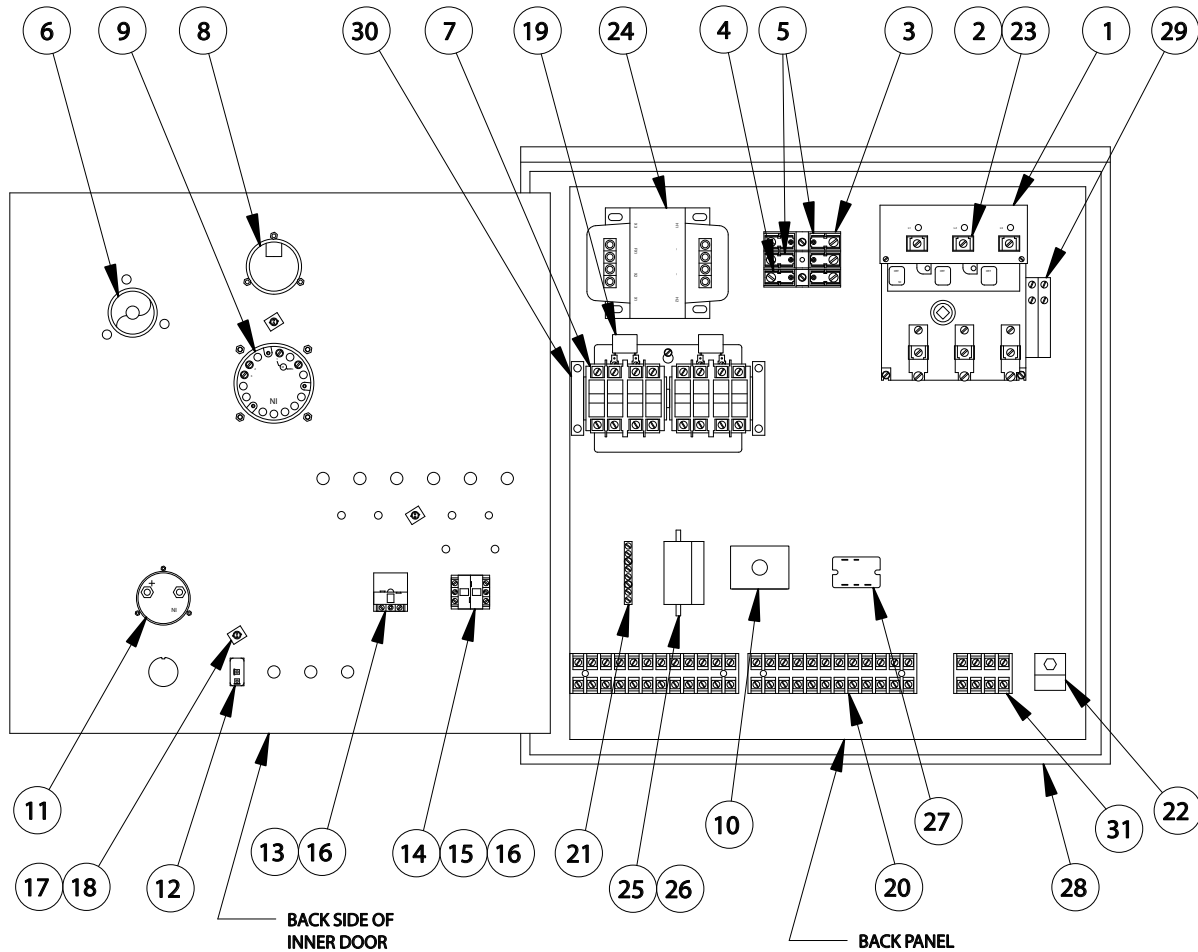

MAIN CONTROL PANEL PARTS

NI Replacement Parts for:

Basic NI Main Control Panel, UL — 22023U

(Replacement Parts for Options are also available)

| Item | NI Part # | Qty | Description |
|------|-----------|-----|-------------------------------|
| 1 | 93666 | 1 | Switch, Main Disconnect |
| 2 | 34008 | 6 | Clip, Fuse, Main Disconnect |
| 3 | 56008 | 1 | Fuseholder, 3-Pole |
| 4 | 550127 | 1 | Fuse, KLDL, 5 Amp |
| 5 | 550159 | 2 | Fuse, KLDL, 3 Amp |
| 6 | 65001 | 1 | Handle, Main Disconnect, Kit |
| 7 | 40009 | 1 | Contactora, Reversing, 4-Pole |
| 8 | 78001 | 1 | Meter, Hour |
| 9 | 94401 | 1 | Timer, Percent, 60-Second |
| 10 | 94418 | 1 | Timer, Safety Relay, 3-Second |
| 11 | 78037-1 | 1 | Meter, Volt, 600V |
| 12 | 93679 | 1 | Switch, Toggle, SPST |
| 13 | 93671 | 1 | Switch, Push-Button |
| 14 | 93669 | 1 | Switch, 3-Position |
| 15 | 93668 | 2 | Switch Block, N.C., Red |
| 16 | 93667 | 3 | Switch Block, N.O., Green |

| Item | NI Part # | Qty | Description |
|------|-----------|-----|--------------------------------------------------|
| 17 | 76002 | 3 | Light, Indicator |
| 18 | 82003 | 3 | Clip, Retaining, Light |
| 19 | 93401 | 2 | Suppressor, Arc |
| 20 | 93803 | 2 | Strip, Terminal, 12-Pole |
| 21 | 77005 | 1 | Lug, Ground, Strip |
| 22 | 77022 | 1 | Lug, Ground |
| 23 | 550XX | 3 | Fuse (sized per system) |
| 24 | 95603 | 1 | Transformer |
| 25 | 89408 | 1 | Resistor |
| 26 | 90630 | 1 | Shield, Resistor |
| 27 | 89630 | 1 | Relay |
| 28 | 22028-U | 1 | Enclosure, with Back Panel and Mounting Brackets |
| 29 | 93665 | 1 | Switch, Aux., Main Disconnect |
| 30 | 40052 | 2 | Switch, Aux., Contactora, For/Rev |
| 31 | 93809 | 1 | Strip, Terminal, 4-Pole |